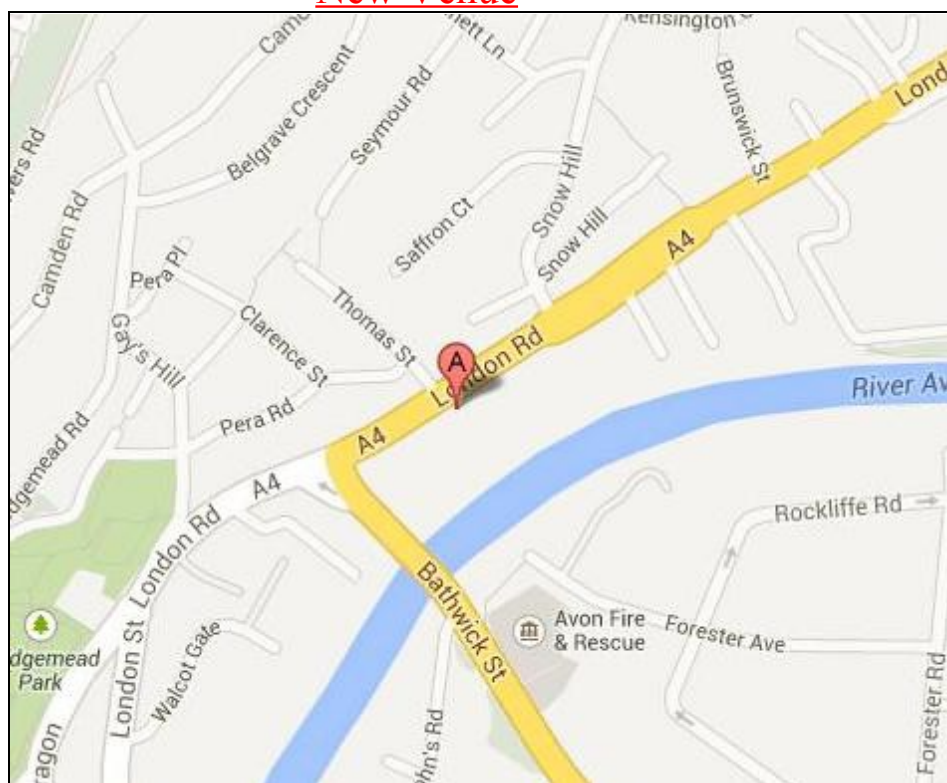

Club Directory 2013 - 2014

<i>h</i>	Home night(s) for matches (may meet on other nights)	<i>W</i>	Wheelchair access
<i>t&c</i>	Tea and coffee available		
<i>b</i>	Licensed bar	<i>C</i>	Number of chess clocks available for use

Bath

Salisbury Conservative Club, 'Hawthorn House',
London Road, Bath, BA1 6AB

Tel: 01225 425651

h – Wednesdays w t&c 18c

John Leon, 61 Entry Hill Park, Bath BA2 5ND

Tel: 01225 836067 email: jecaleon@hotmail.com

New Venue

Bath University

University of Bath, Claverton Down, Bath BA2 7AY

Room 8W Level 2 (room varies)

h – Thursday w t&c 8c

Oshada Athulathmudali Secretary - mob: 07983001312 - email: oa237@bath.ac.uk

William Gordon - Treasurer – mob: 07982023311 – email: wgg21@bath.ac.uk

Website: <http://www.bathstudent.com/socs/societies/ChessandBoardGames/>